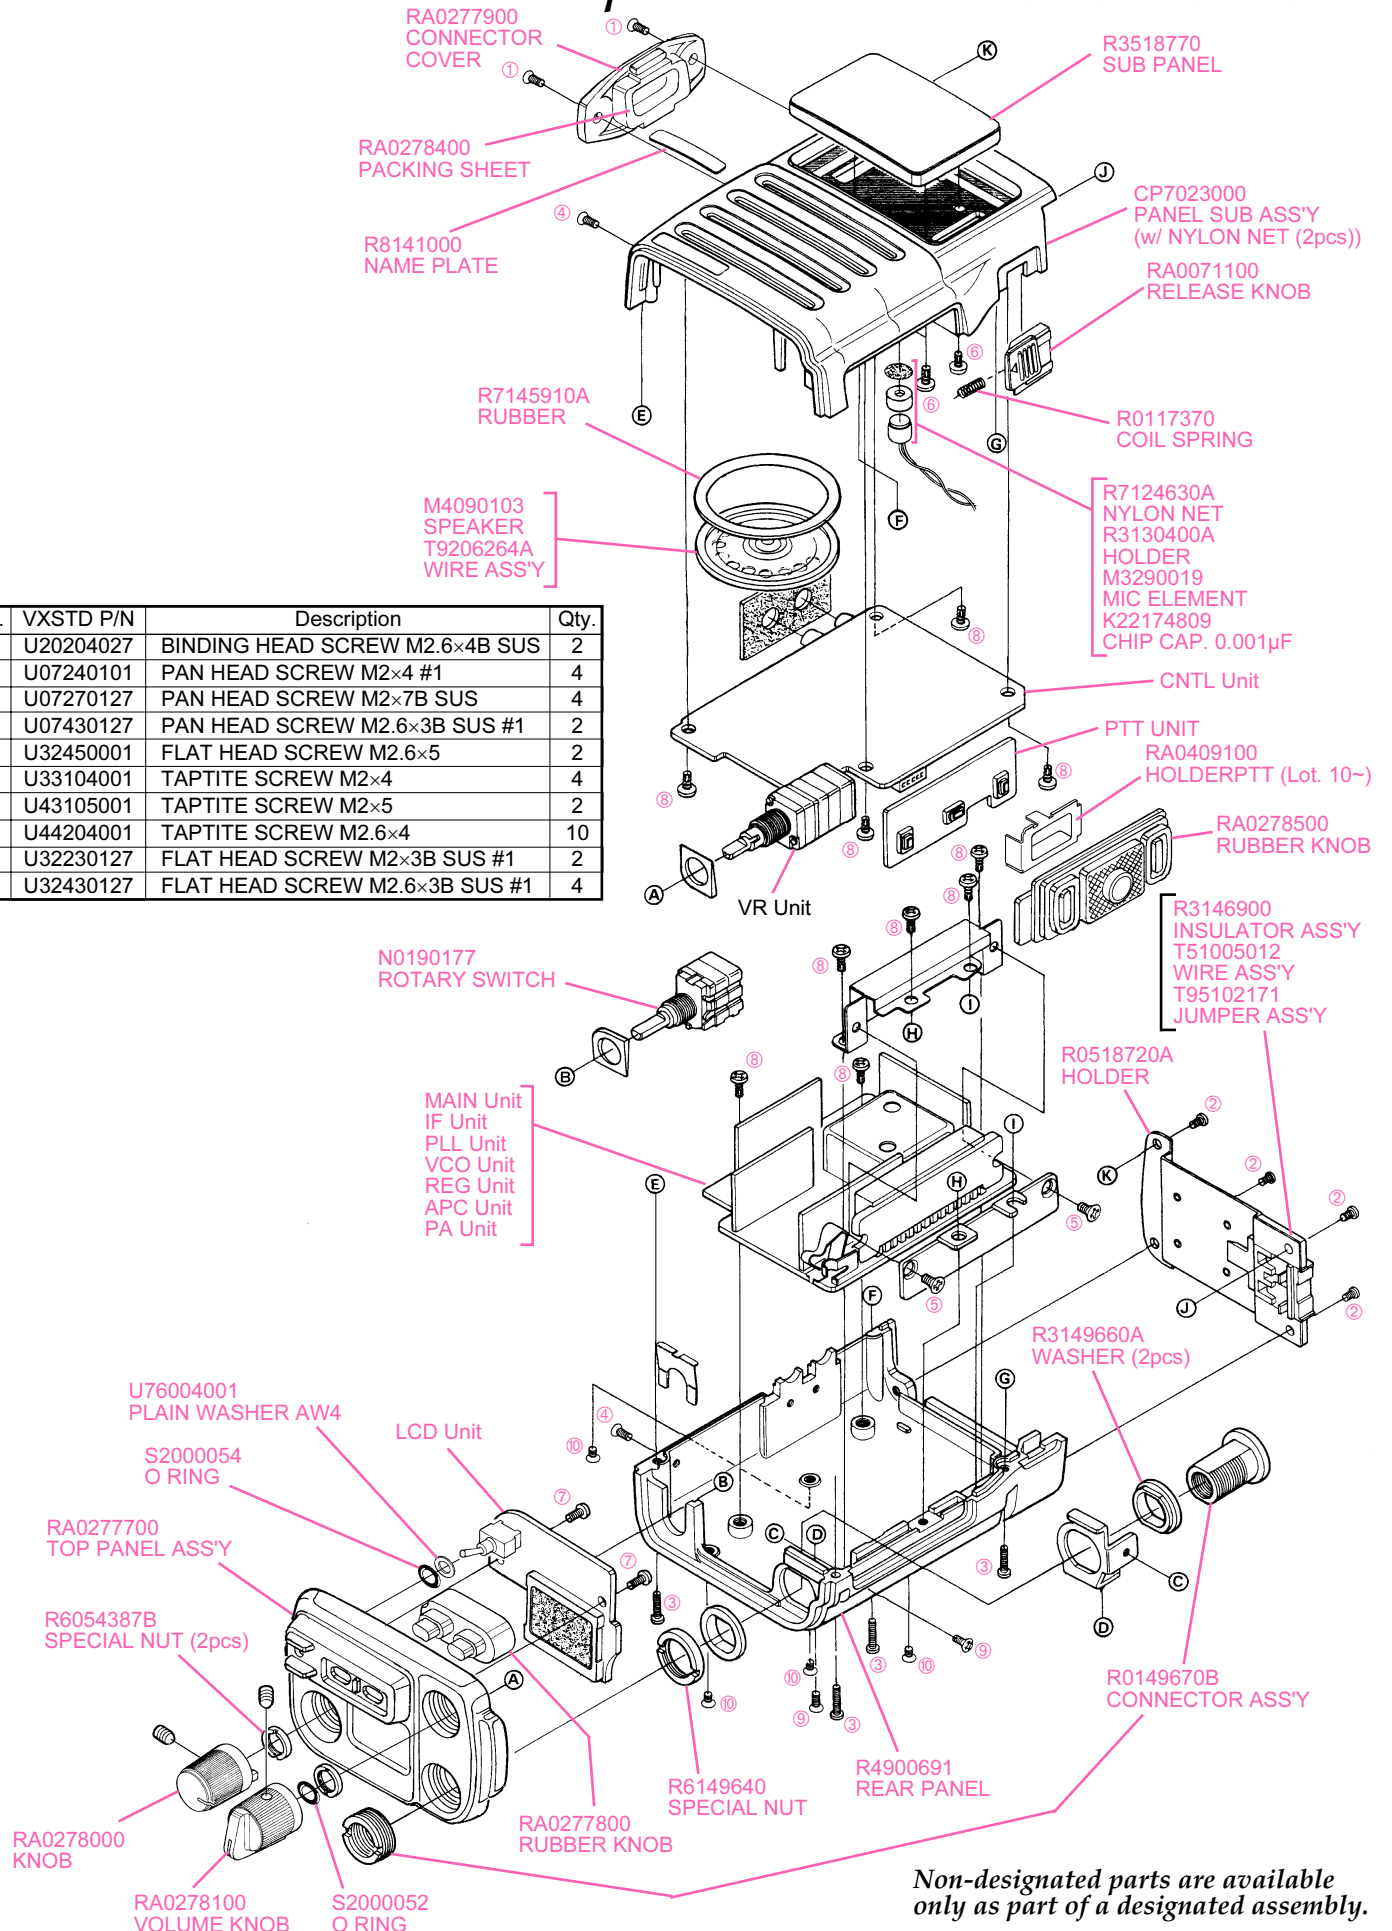

Exploded View & Miscellaneous Parts

No.	VXSTD P/N	Description	Qty.
①	U20204027	BINDING HEAD SCREW M2.6×4B SUS	2
②	U07240101	PAN HEAD SCREW M2×4 #1	4
③	U07270127	PAN HEAD SCREW M2×7B SUS	4
④	U07430127	PAN HEAD SCREW M2.6×3B SUS #1	2
⑤	U32450001	FLAT HEAD SCREW M2.6×5	2
⑥	U33104001	TAPTITE SCREW M2×4	4
⑦	U43105001	TAPTITE SCREW M2×5	2
⑧	U44204001	TAPTITE SCREW M2.6×4	10
⑨	U32230127	FLAT HEAD SCREW M2×3B SUS #1	2
⑩	U32430127	FLAT HEAD SCREW M2.6×3B SUS #1	4

Non-designated parts are available only as part of a designated assembly.