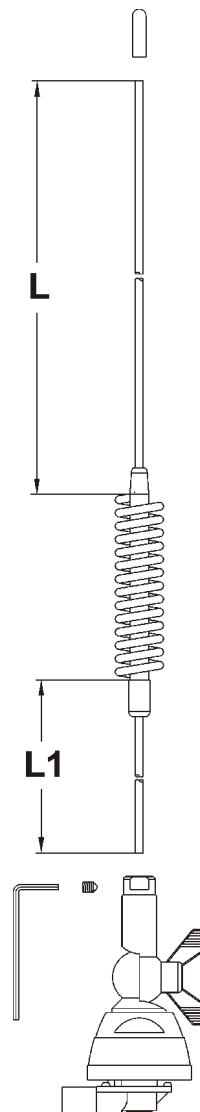

SPECIFICATIONS

Electrical Data

Type	: 1/4 + 1/2 colinear
Frequency Range	: from 368 to 490 MHz tunable by cutting
Impedance	: 50 Unbalanced
Radiation	: Omnidirectional
Polarization	: Vertical
Gain	: 3.5 dB ref. to a /4 whip
Bandwidth @ SWR 1.5	: 20 MHz @ 368 MHz
SWR @ res. freq.	: 1.2
Max Power	: 100 Watts
Feed System / Position	: Direct / Base
Standard Mount	: "SL" UHF, mounting hole 19 mm, cable 5m RG 58
Alternative Mount	: MAG H 12 S magnetic mount, cable 3.6m RG 58 w/ PL259-m

Mechanical Data

Materials	: Stainless Steel, Nylon, Chromed Brass
Height (approx.)	: 745 mm
Weight (approx.)	: 420 gr

MOUNTING INSTRUCTIONS

"SL" Mount

REMARK:

Be careful during installation do not use too much strength but tighten the metal ring **A** by means of the suitable tool.
TIGHTENING TORQUE: 4 Nm ± 10%

ATTENZIONE:

Porre attenzione durante l'installazione. Non serrare con troppa forza ma avvitare l'anello metallico **A** utilizzando la chiave adeguata. **COPPIA DI SERRAGGIO: 4 Nm ± 10%**

TYPICAL TUNING DIAGRAMS

ATTENTION: cutting diagram valid **only** for **SL** mount

TYPICAL TUNING DIAGRAM vs FREQUENCY

TYPICAL TUNING DIAGRAM vs FREQUENCY

NOTE:

- Use the curves just as a guide. For fine-tuning please use an SWR-Meter.