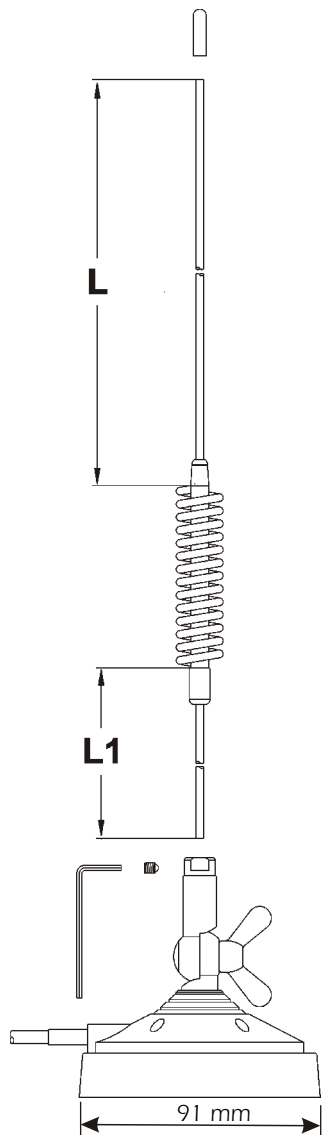

TYPICAL TUNING DIAGRAMS

ATTENTION: cutting diagram valid **only** for **MAG H 12 mount**

NOTE:

- Use the curves just as a guide. For fine-tuning please use an SWR-Meter.

SIRIO®
antenne HI-QUALITY ANTENNAS MADE IN ITALY

© Copyright SIRIO antenne - Technical Data are subjected to change - Printed in ITALY - Rev. 13/04/2006 - Cod. ID120