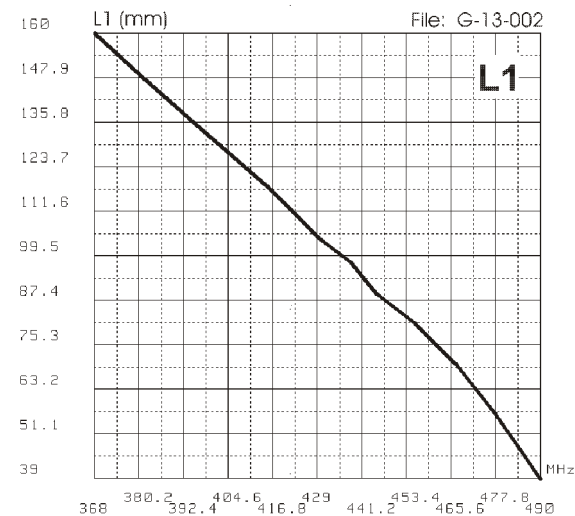

SPECIFICATIONS

Electrical Data

Type	: 1/4 + 1/2 colinear
Frequency Range	: from 368 to 490 MHz tunable by cutting
Impedance	: 50 Unbalanced
Radiation	: Omnidirectional
Polarization	: Vertical
Gain	: 3.5 dB ref. to a /4 whip
Bandwidth @ SWR 1.5	: 20 MHz @ 368 MHz
SWR @ res. freq.	: 1.2
Max Power	: 100 Watts
Feed System / Position	: Direct / Base
Standard Mount	: "SL" UHF, mounting hole 19 mm, cable 5m RG 58
Alternative Mount	: MAG H 12 S magnetic mount, cable 3.6m RG 58 w/ PL259-m

Mechanical Data

Materials	: Stainless Steel, Nylon, Chromed Brass
Height (approx.)	: 745 mm
Weight (approx.)	: 420 gr

MOUNTING INSTRUCTIONS

"SL" Mount

REMARK:

Be careful during installation do not use too much strength but tighten the metal ring **A** by means of the suitable tool.
TIGHTENING TORQUE: 4 Nm ± 10%

ATTENZIONE:

Porre attenzione durante l'installazione. Non serrare con troppa forza ma avvitare l'anello metallico **A** utilizzando la chiave adeguata. **COPPIA DI SERRAGGIO: 4 Nm ± 10%**

TYPICAL TUNING DIAGRAMS

ATTENTION: cutting diagram valid **only** for **SL** mount

TYPICAL TUNING DIAGRAM vs FREQUENCY

TYPICAL TUNING DIAGRAM vs FREQUENCY

NOTE:

- Use the curves just as a guide. For fine-tuning please use an SWR-Meter.