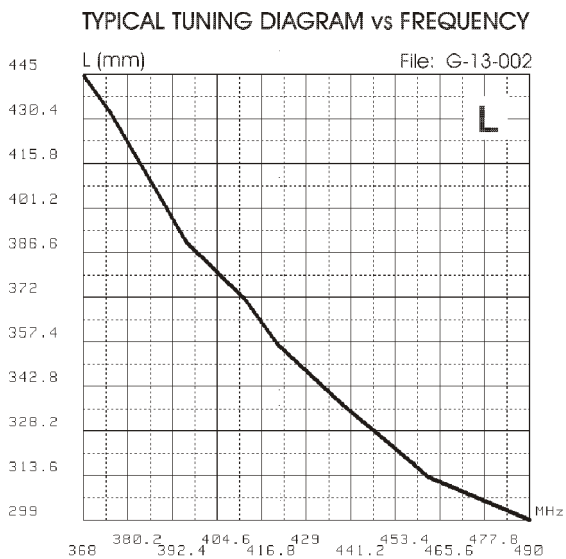

ATTENZIONE:

Porre attenzione durante l'installazione. Non serrare con troppa forza ma avvitare l'anello metallico **A** utilizzando la chiave adeguata. **COPPIA DI SERRAGGIO: 4 Nm ± 10%**

TYPICAL TUNING DIAGRAMS

ATTENTION: cutting diagram valid **only** for **SL** mount

TYPICAL TUNING DIAGRAM vs FREQUENCY

TYPICAL TUNING DIAGRAM vs FREQUENCY

NOTE:

- Use the curves just as a guide. For fine-tuning please use an SWR-Meter.

TYPICAL TUNING DIAGRAMS

ATTENTION: cutting diagram valid **only** for **MAG H 12 mount**

NOTE:

- Use the curves just as a guide. For fine-tuning please use an SWR-Meter.

SIRIO[®]
antenne HI-QUALITY ANTENNAS MADE IN ITALY