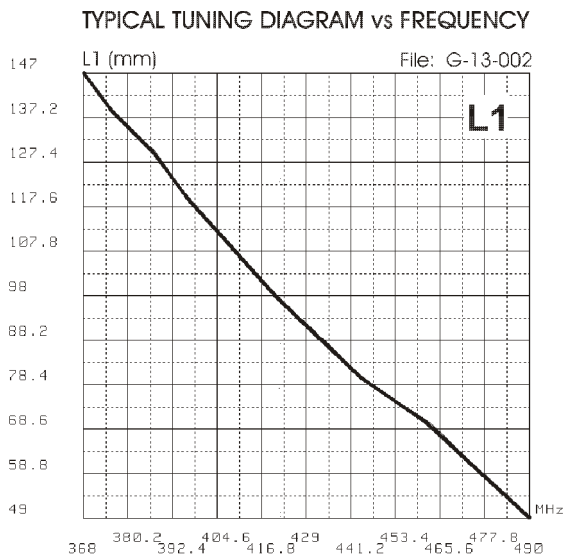

ATTENZIONE:

Porre attenzione durante l'installazione. Non serrare con troppa forza ma avvitare l'anello metallico **A** utilizzando la chiave adeguata. **COPPIA DI SERRAGGIO: 4 Nm ± 10%**

TYPICAL TUNING DIAGRAMS

ATTENTION: cutting diagram valid **only** for **SL** mount

TYPICAL TUNING DIAGRAM vs FREQUENCY

TYPICAL TUNING DIAGRAM vs FREQUENCY

NOTE:

- Use the curves just as a guide. For fine-tuning please use an SWR-Meter.

TYPICAL TUNING DIAGRAMS

ATTENTION: cutting diagram valid **only** for **MAG H 12 mount**

NOTE:

- Use the curves just as a guide. For fine-tuning please use an SWR-Meter.

SIRIO[®]
antenne HI-QUALITY ANTENNAS MADE IN ITALY