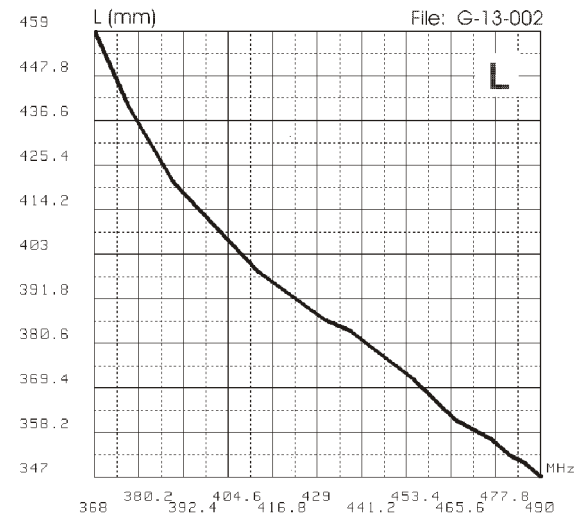

SPECIFICATIONS

Electrical Data

Type	: 1/4 + 1/2 colinear
Frequency Range	: from 368 to 490 MHz tunable by cutting
Impedance	: 50 Unbalanced
Radiation	: Omnidirectional
Polarization	: Vertical
Gain	: 3.5 dB ref. to a /4 whip
Bandwidth @ SWR 1.5	: 20 MHz @ 368 MHz
SWR @ res. freq.	: 1.2
Max Power	: 100 Watts
Feed System / Position	: Direct / Base
Standard Mount	: "SL" UHF, mounting hole 19 mm, cable 5m RG 58
Alternative Mount	: MAG H 12 S magnetic mount, cable 3.6m RG 58 w/ PL259-m

Mechanical Data

Materials	: Stainless Steel, Nylon, Chromed Brass
Height (approx.)	: 745 mm
Weight (approx.)	: 420 gr

MOUNTING INSTRUCTIONS

"SL" Mount

REMARK:

Be careful during installation do not use too much strength but tighten the metal ring **A** by means of the suitable tool.
TIGHTENING TORQUE: 4 Nm ± 10%

ATTENZIONE:

Porre attenzione durante l'installazione. Non serrare con troppa forza ma avvitare l'anello metallico **A** utilizzando la chiave adeguata. **COPPIA DI SERRAGGIO: 4 Nm ± 10%**

TYPICAL TUNING DIAGRAMS

ATTENTION: cutting diagram valid **only** for **SL** mount

TYPICAL TUNING DIAGRAM vs FREQUENCY

TYPICAL TUNING DIAGRAM vs FREQUENCY

NOTE:

- Use the curves just as a guide. For fine-tuning please use an SWR-Meter.