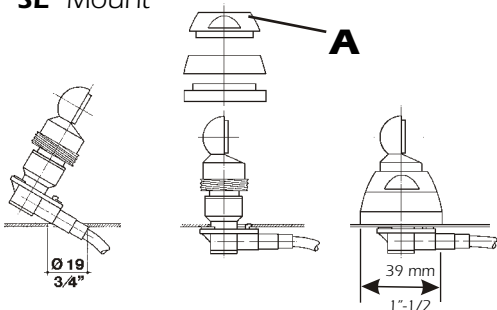

SPECIFICATIONS

Electrical Data

Type	: 1/4 + 1/2 colinear
Frequency Range	: from 368 to 490 MHz tunable by cutting
Impedance	: 50 Unbalanced
Radiation	: Omnidirectional
Polarization	: Vertical
Gain	: 3.5 dB ref. to a /4 whip
Bandwidth @ SWR 1.5	: 20 MHz @ 368 MHz
SWR @ res. freq.	: 1.2
Max Power	: 100 Watts
Feed System / Position	: Direct / Base
Standard Mount	: "SL" UHF, mounting hole 19 mm, cable 5m RG 58
Alternative Mount	: MAG H 12 S magnetic mount, cable 3.6m RG 58 w/ PL259-m

Mechanical Data

Materials	: Stainless Steel, Nylon, Chromed Brass
Height (approx.)	: 745 mm
Weight (approx.)	: 420 gr

MOUNTING INSTRUCTIONS

"SL" Mount

REMARK:

Be careful during installation do not use too much strength but tighten the metal ring **A** by means of the suitable tool.
TIGHTENING TORQUE: 4 Nm ± 10%

ATTENZIONE:

Porre attenzione durante l'installazione. Non serrare con troppa forza ma avvitare l'anello metallico **A** utilizzando la chiave adeguata. **COPPIA DI SERRAGGIO: 4 Nm ± 10%**

TYPICAL TUNING DIAGRAMS

TYPICAL TUNING DIAGRAMS

ATTENTION: cutting diagram valid **only** for **MAG H 12 mount**

NOTE:

- Use the curves just as a guide. For fine-tuning please use an SWR-Meter.

SIRIO[®]
antenne HI-QUALITY ANTENNAS MADE IN ITALY